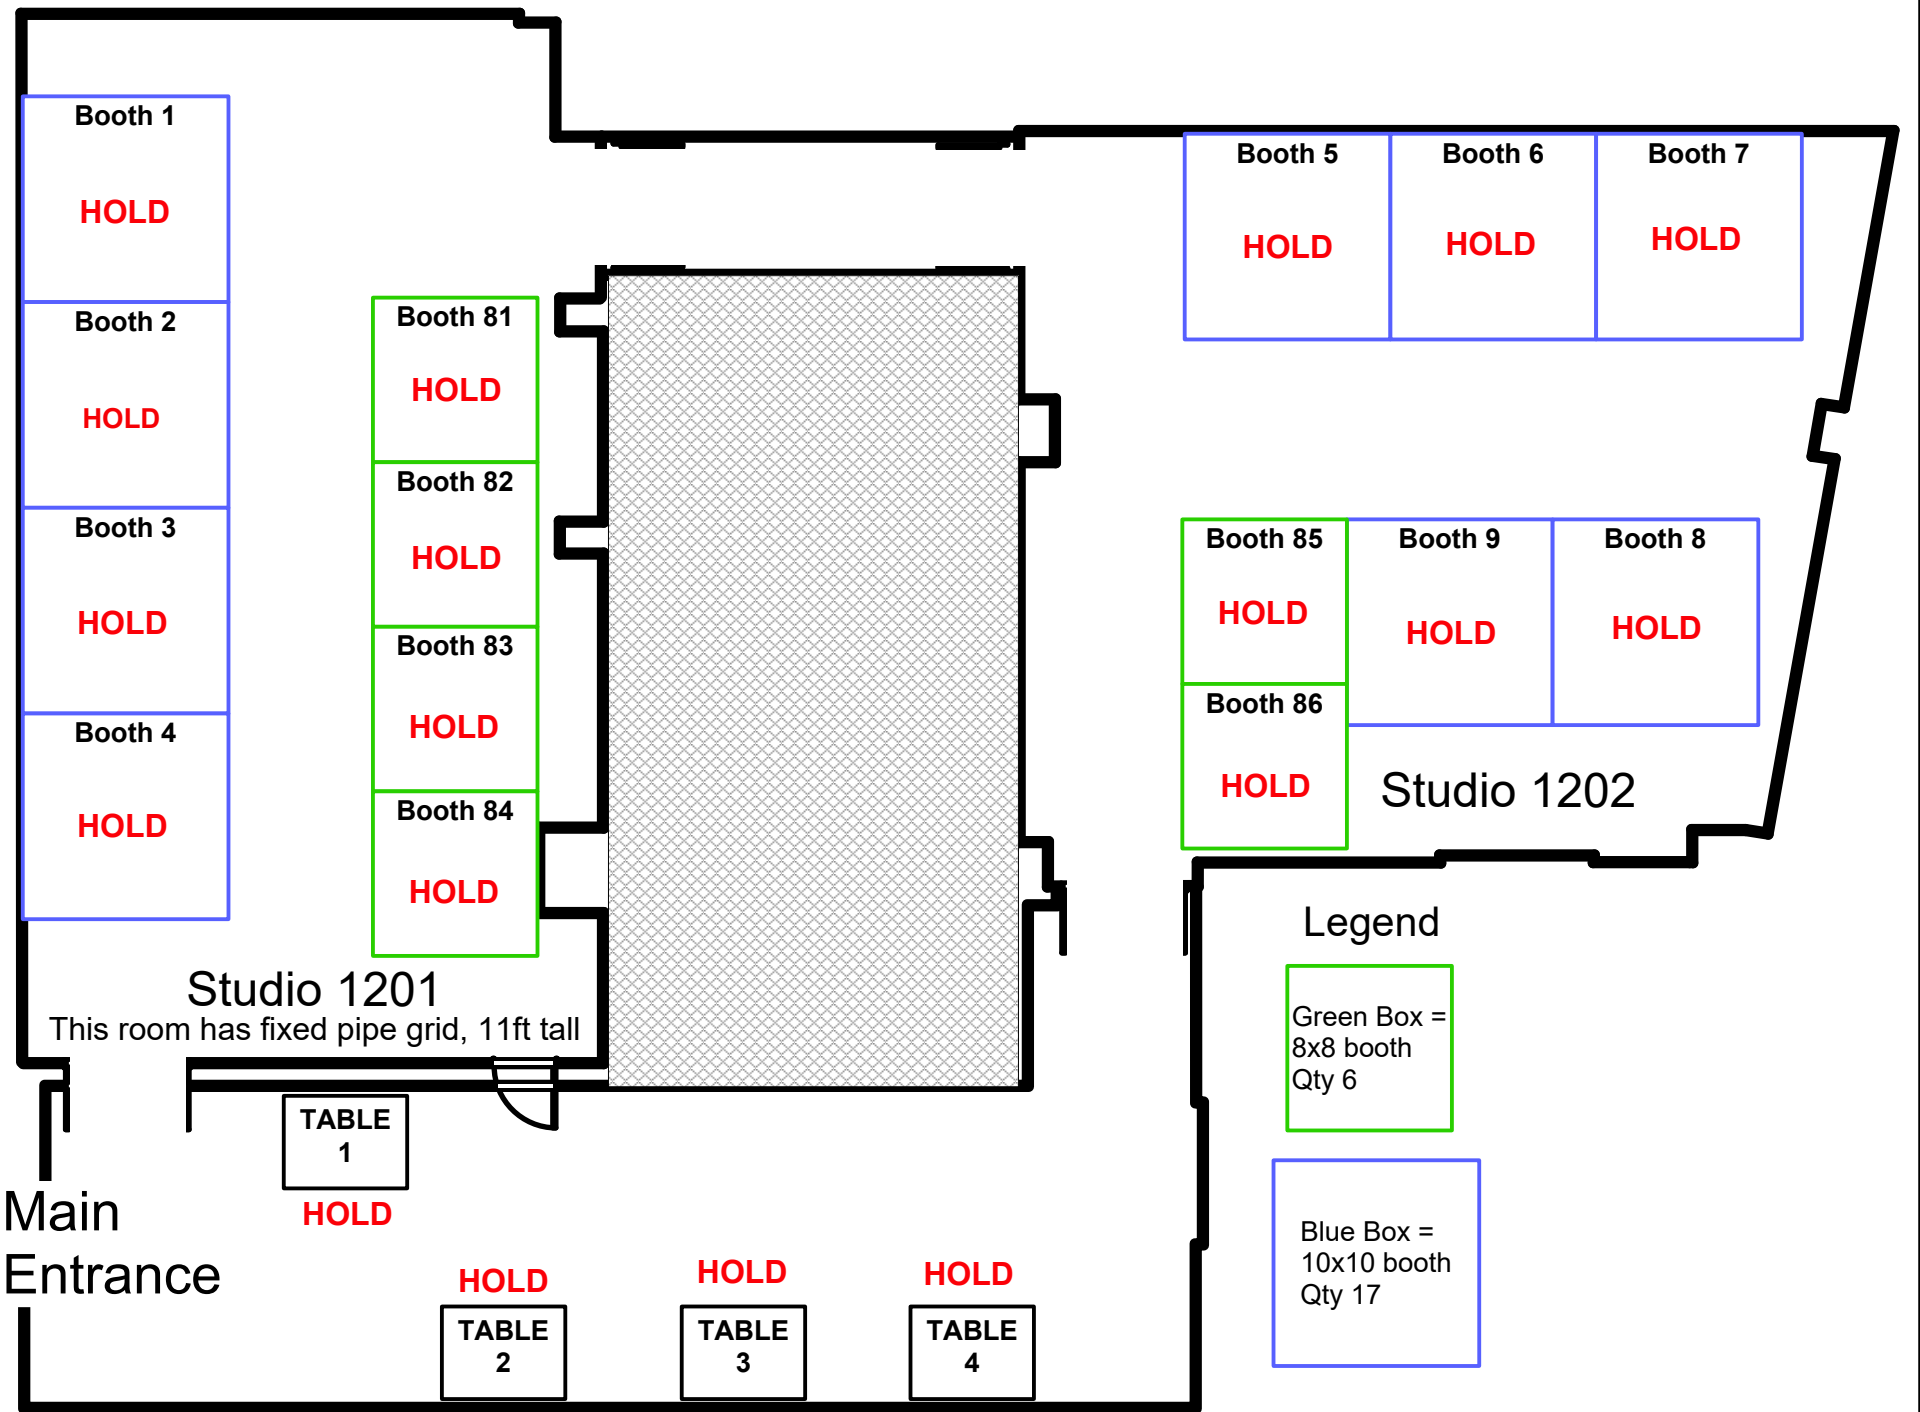

LabO Theatre - Level 1

Main Entrance

IMPORTANT NOTES:

- LabO Theatre is on Level 1
- There is lots of power for booths available.
- Studio's are on Level 2
- In Studio's, each booth is guaranteed 1 circuit.
- More circuits MAY become available but can't confirm at moment.
- If an exhibitor needs 208v power, they must be in the LabO Theatre.
- **Storage for cases is very tight this year. Exhibitors are encouraged to pack light.**

Main Entrance

Level 2

Legend

Green Box =
8x8 booth
Qty 6

Blue Box =
10x10 booth
Qty 17

Install: Wednesday August 12
Trade Show & Strike: Thursday August 13
Pick-ups: Friday August 14

Please contact CITT/ICTS Rendez-vous
Technical Director with questions:
Kevin Humphrey
tech@citt.org or +1-780-913-4630