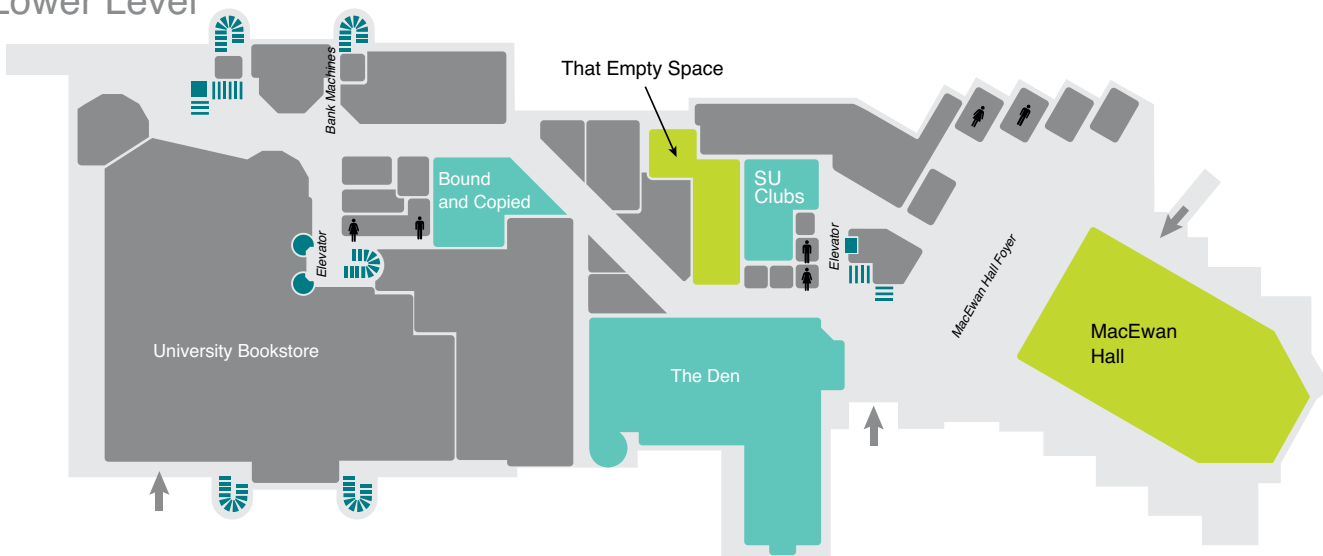

# MacEwan

conference & event centre

- To MacEwan Conference & Event Centre →
- To the MacEwan Hall Loading Dock ·····
- To the Arts Parkade ·····
- MacEwan Student Centre ■
- MacEwan Conference & Event Centre ■
- Pay Parking \$7.00 ■
- Arts Parkade \$10.00 or Pin Code ■

### Main Level

Shirley Anastasia Robertson Lounge

### Lower Level

### Third Floor (East)