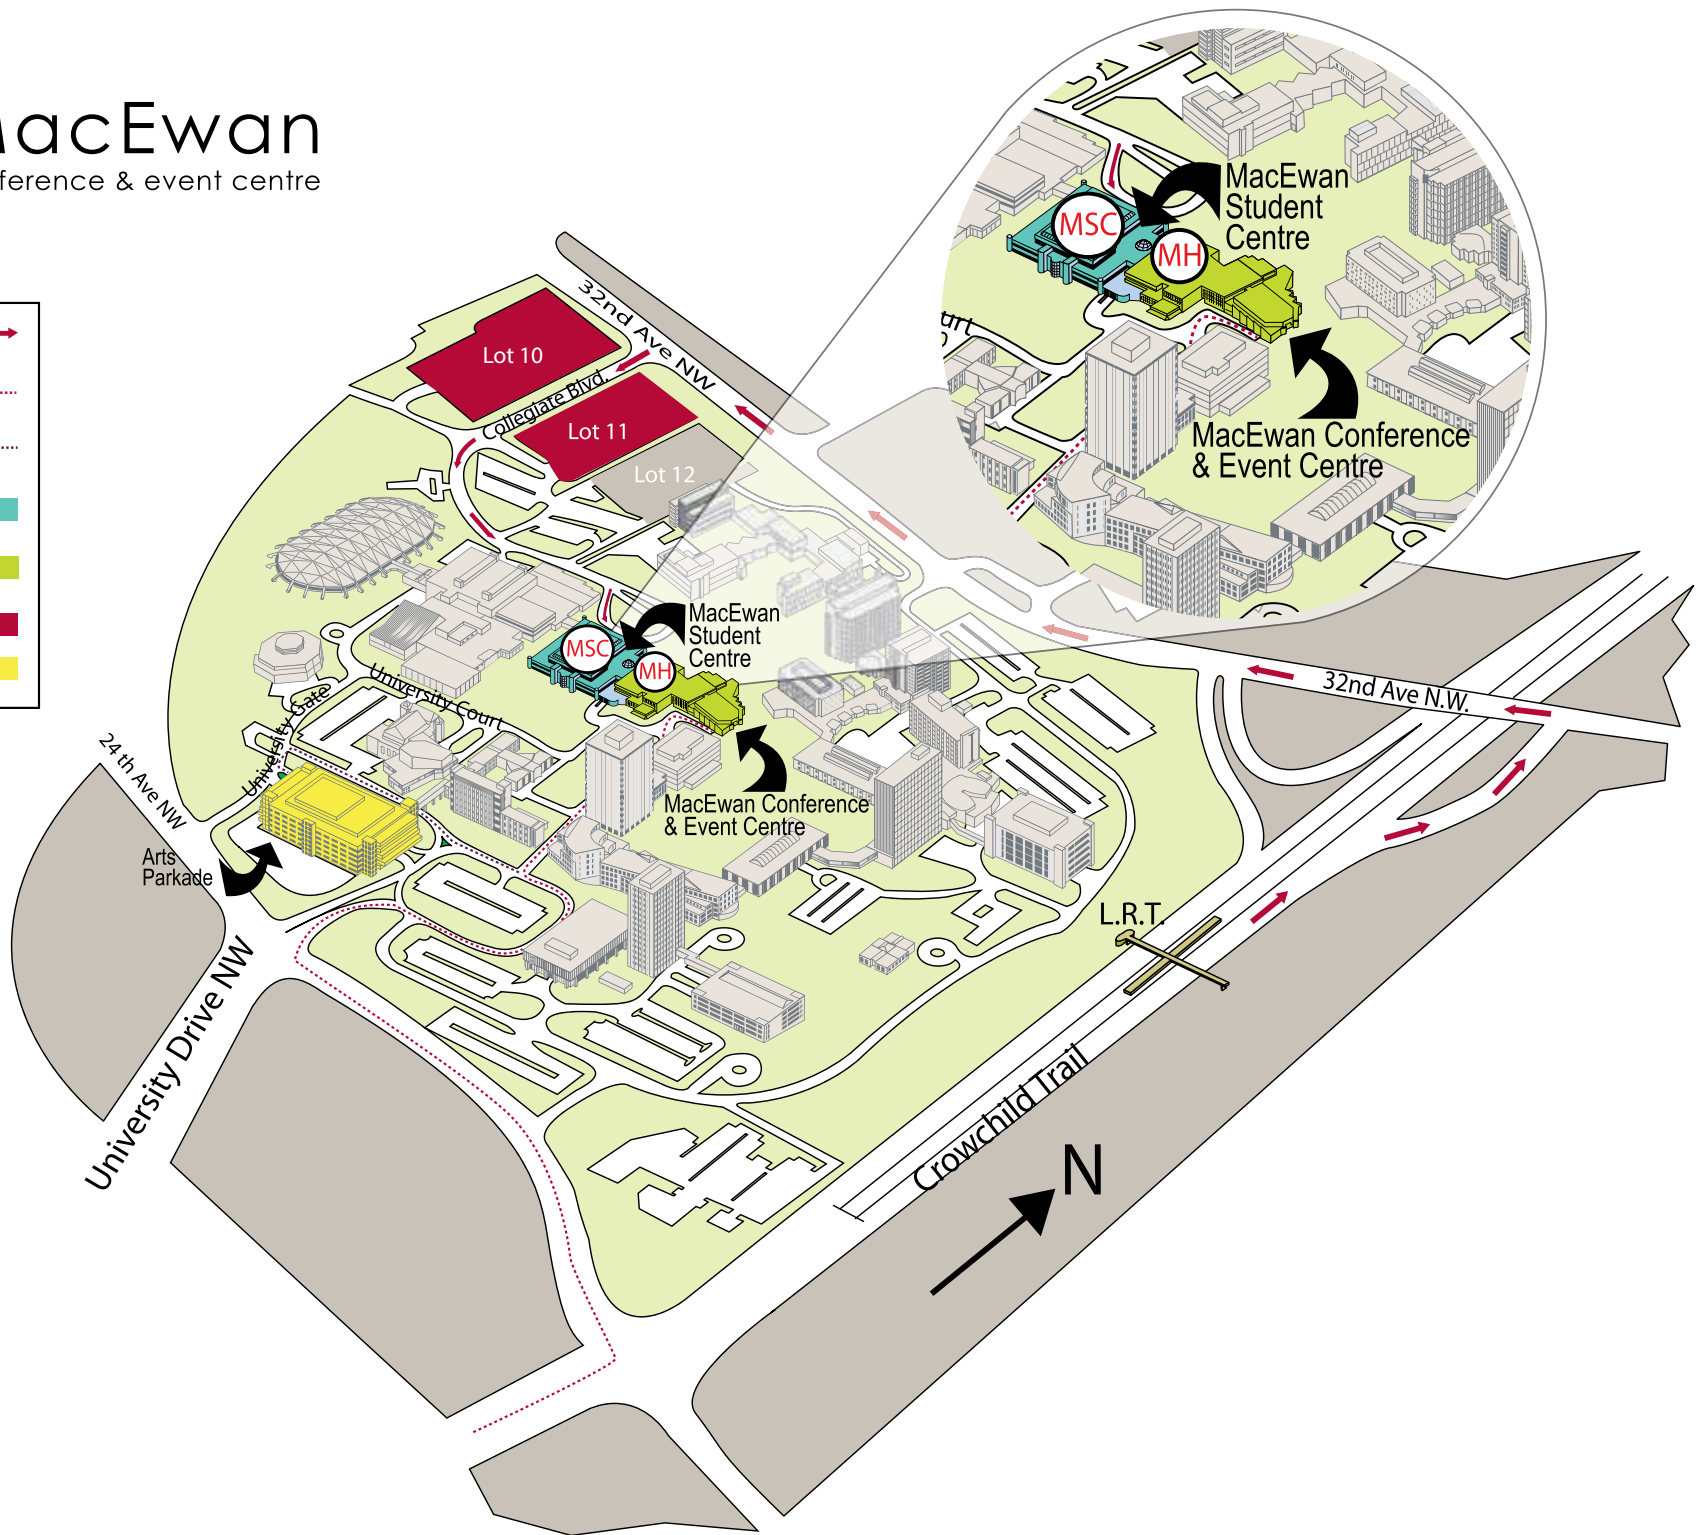

# MacEwan

conference & event centre

- To MacEwan Conference & Event Centre →
- To the MacEwan Hall Loading Dock ·····
- To the Arts Parkade ·····
- MacEwan Student Centre ■
- MacEwan Conference & Event Centre ■
- Pay Parking \$7.00 ■
- Arts Parkade \$10.00 or Pin Code ■

MacEwan  
conference & event centre

### Main Level

Shirley Anastasia Robertson Lounge

### Third Floor (East)