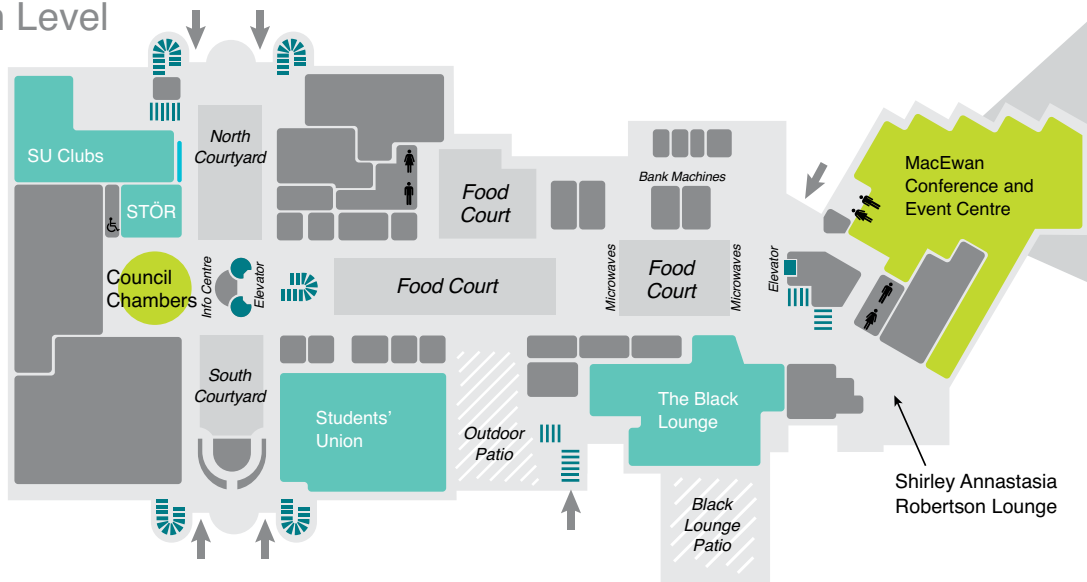

# MacEwan

conference & event centre

- To MacEwan Conference & Event Centre →
- To the MacEwan Hall Loading Dock ·····
- To the Arts Parkade ·····
- MacEwan Student Centre ■
- MacEwan Conference & Event Centre ■
- Pay Parking \$7.00 ■
- Arts Parkade \$10.00 or Pin Code ■

### Main Level

Shirley Anastasia Robertson Lounge

### Lower Level

### Third Floor (East)